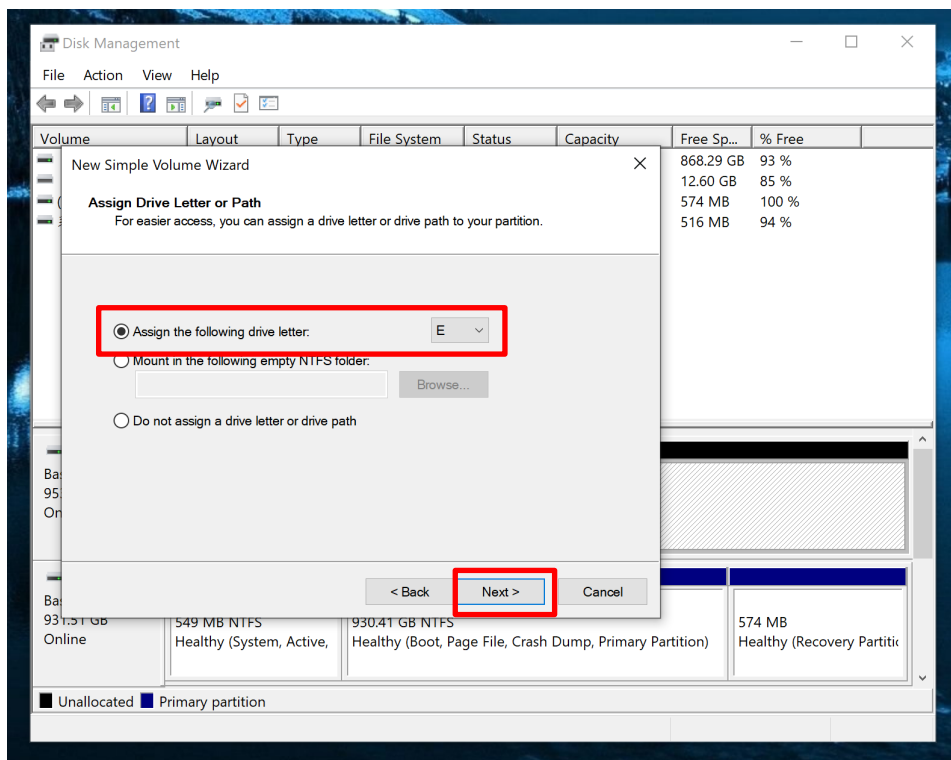

7. Enter the Volume size and Click **[Next]**

Imitate/Format SSD

1. Introduction

2. On Windows

3. On Mac

8. Assign the drive Letter and click **[Next]**.

Imitate/Format SSD

1. Introduction