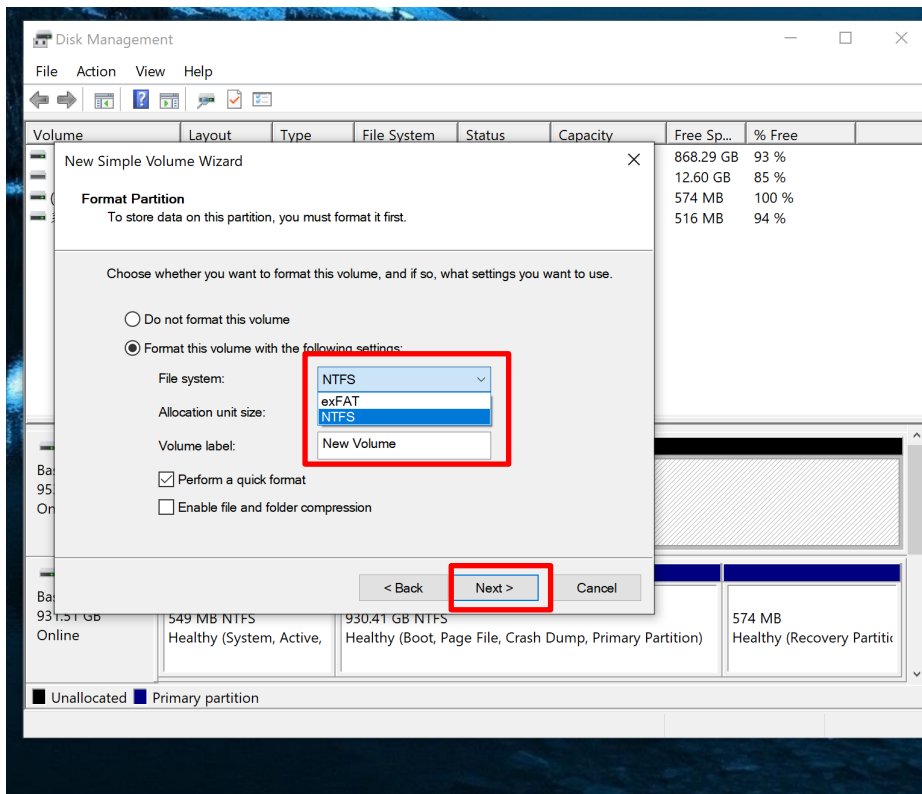

Imitate/Format SSD

1. Introduction

2. On Windows

3. On Mac

9. Set the file system and click [Next].