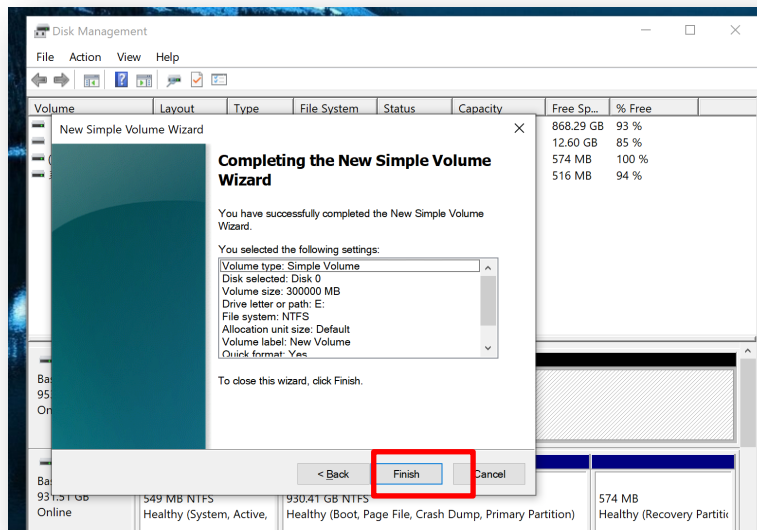

2. On Windows

3. On Mac

9. Set the file system and click [Next].

Imitate/Format SSD

1. Introduction

2. On Windows

3. On Mac

10. Click **[Finish]** to begin formatting the Drive.