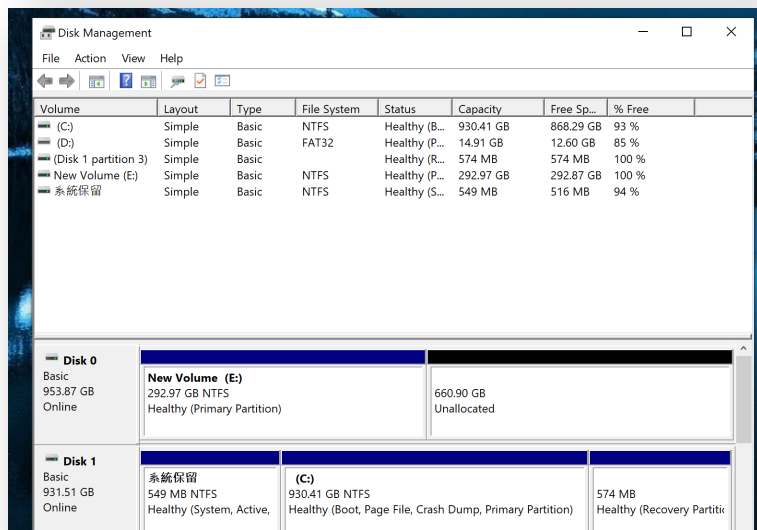

2. On Windows

3. On Mac

9. Set the file system and click [Next].

Imitate/Format SSD

1. Introduction

2. On Windows

3. On Mac

10. Click **[Finish]** to begin formatting the Drive.