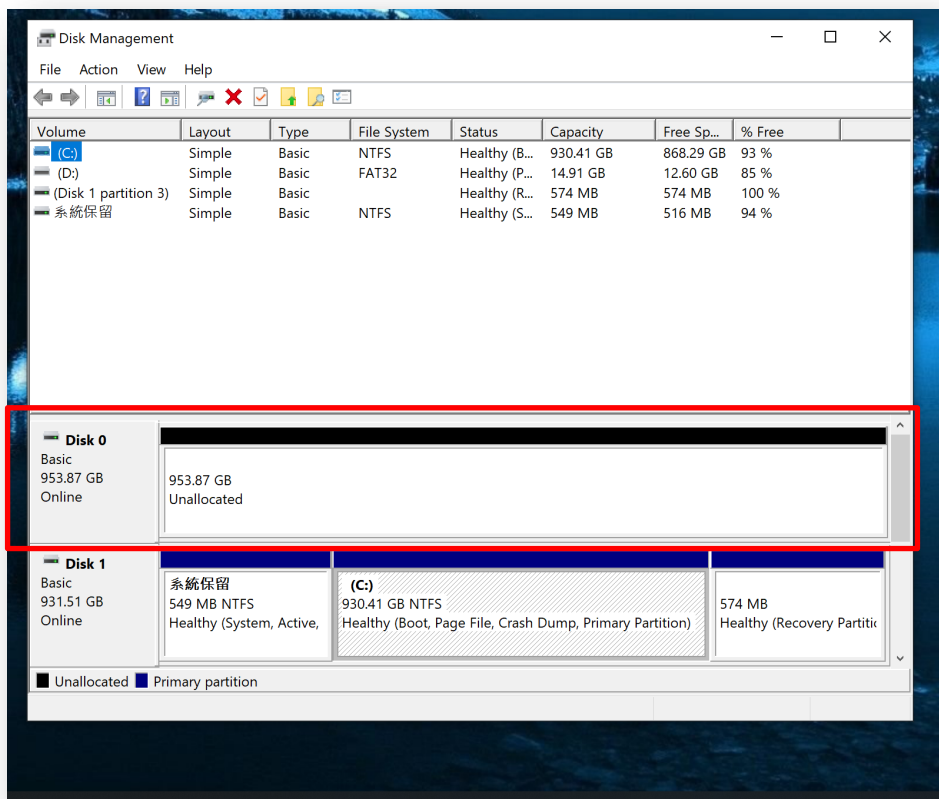

1. Introduction

2. On Windows

3. On Mac

2. The Disk Management Panel will display a list of available drives.

Identify the drive that needs to be partitioned and formatted, and ensure that all critical data on this drive has been backed up elsewhere.