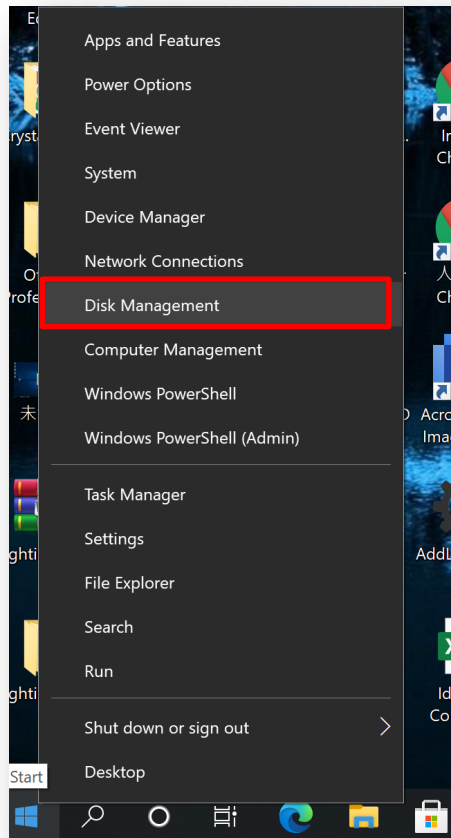

Imitate/Format SSD

1. Introduction

2. On Windows

3. On Mac

On Windows 8.1/10

1. **Right-click on Start**, the windows icon on the bottom-left of the screen. And Click **[Disk Management]**.

Imitate/Format SSD

1. Introduction

2. On Windows

3. On Mac

2. The Disk Management Panel will display a list of available drives.

Identify the drive that needs to be partitioned and formatted, and ensure that all critical data on this drive has been backed up elsewhere.