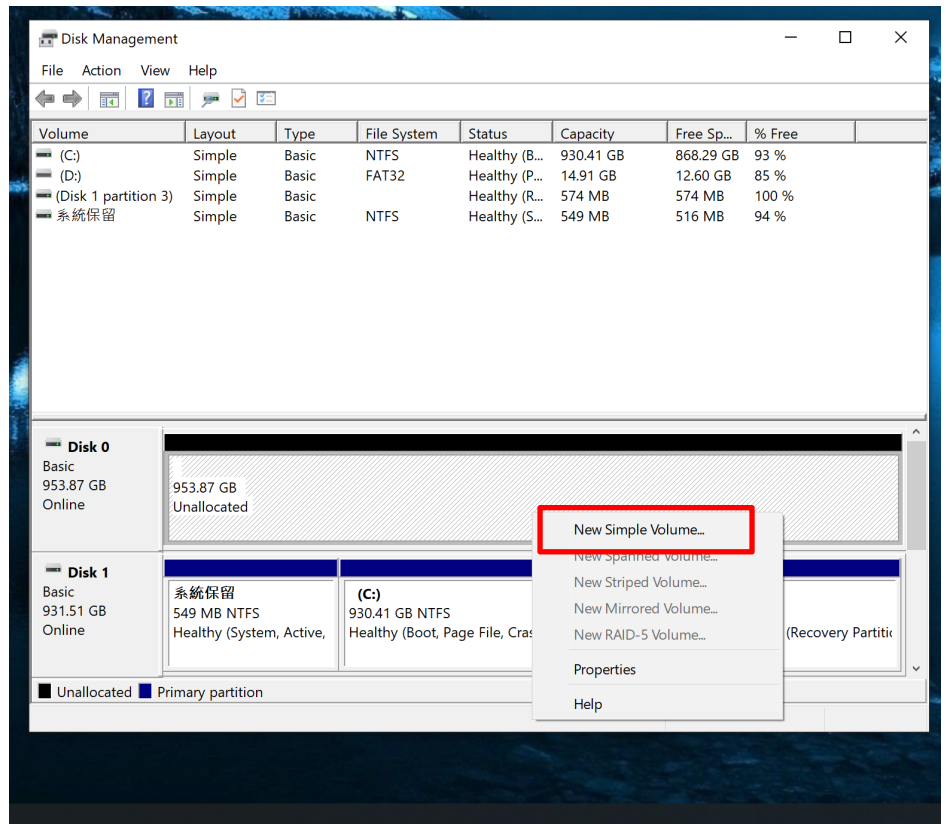

Imitate/Format SSD

1. Introduction

2. On Windows

3. On Mac

3. Right-click the [unallocated space].

4. Click [New Simple Volume]

Imitate/Format SSD

1. Introduction