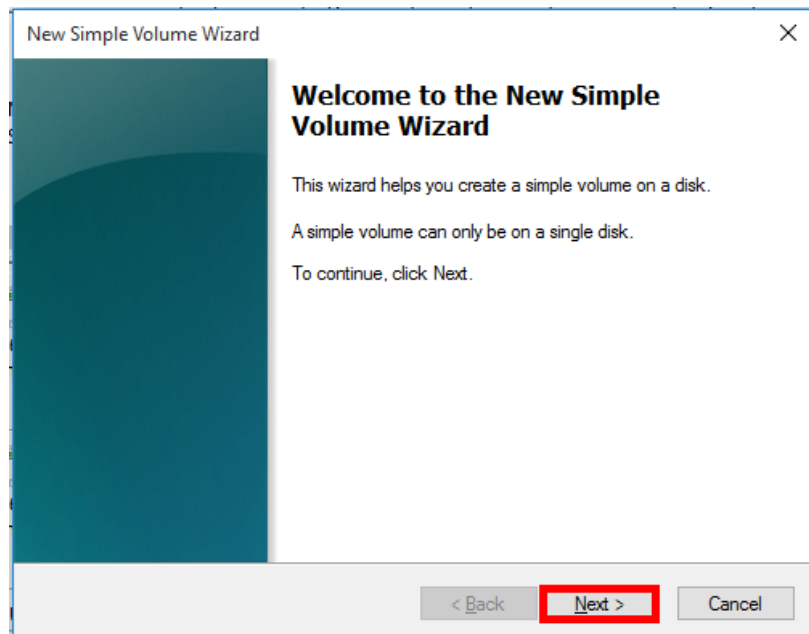

Imitate/Format SSD

1. Introduction

2. On Windows

3. On Mac

5. The **[New Simple Volume Wizard]** will open.

6. Click **[Next]** to process.