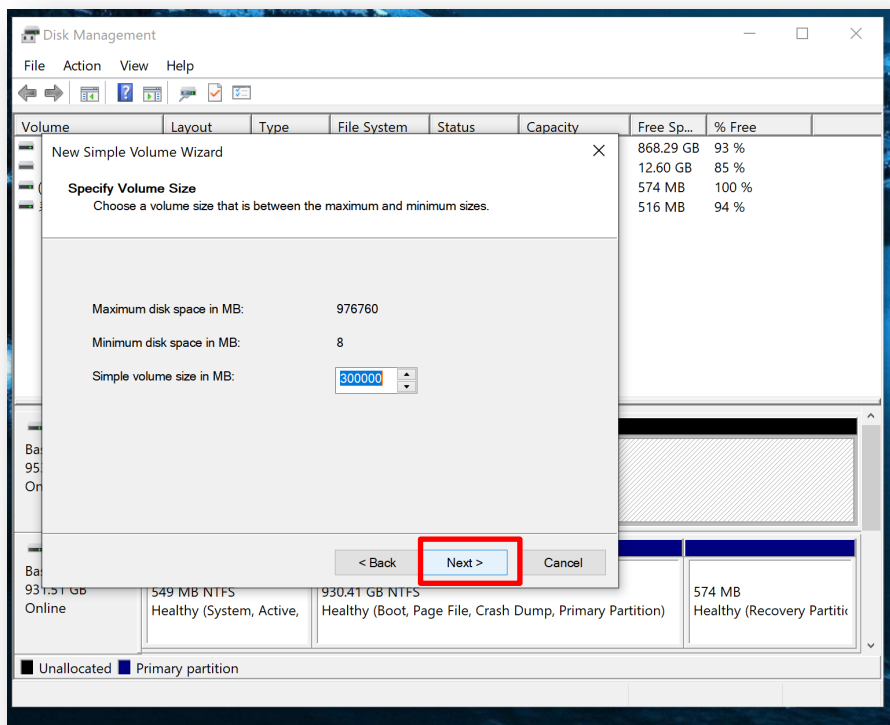

Imitate/Format SSD

1. Introduction

2. On Windows

3. On Mac

7. Enter the Volume size and Click **[Next]**